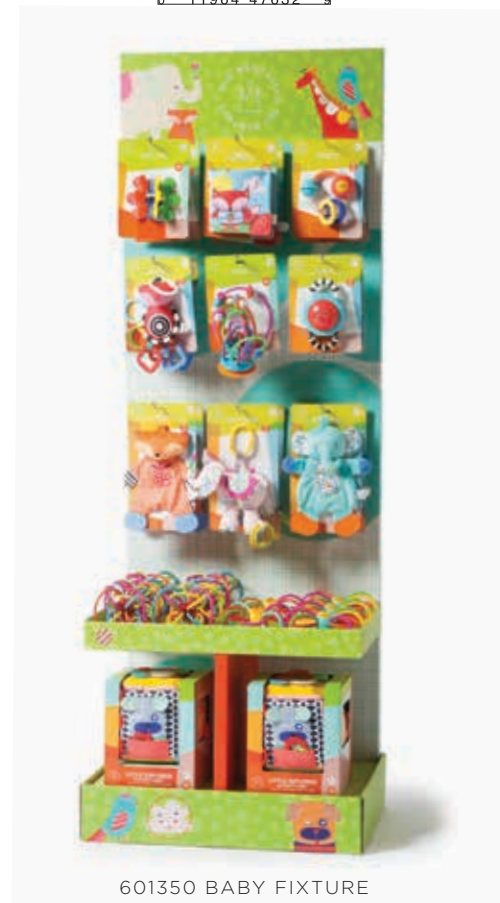

700470 BUSY LOOP

NEW
601350 | BABY FIXTURE
DIS: 22L X 18W X 64H | 55.9cm X 45.7cm X 162.6cm

- PK 1
- STURDY CORRUGATE DISPLAY INCLUDES 9 HOOKS AND PROVIDES ADDITIONAL SHELF SPACE AS WELL.
- FREE WITH THE PURCHASE OF OUR BABY PRODUCT PROGRAM.
- CONTACT YOUR SALES REPRESENTATIVE FOR MORE DETAILS.