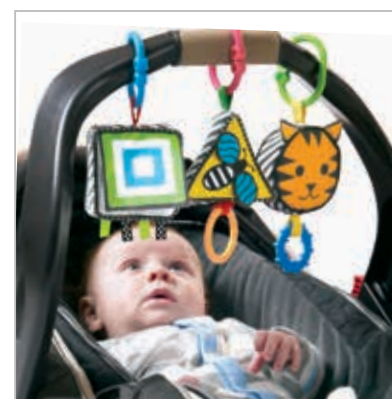

ADJUSTABLE CORD ALLOWS YOU TO EASILY CHANGE DISTANCE OF GRAPHICS FROM BABY

212810 INFANT STIM-MOBILE

212530 CAR SEAT GALLERY

210500 3-IN-1 TRIANGLE

210490 CLIP & DISCOVER SHAPES

212530 | CAR SEAT GALLERY™
ITEM: 11.5L X .25w X 12.5H | 29cm X .5cm X 32cm
PKG: 11.5L X 1.75w X 13.5H | 29.2cm X 4.4cm X 34.3cm